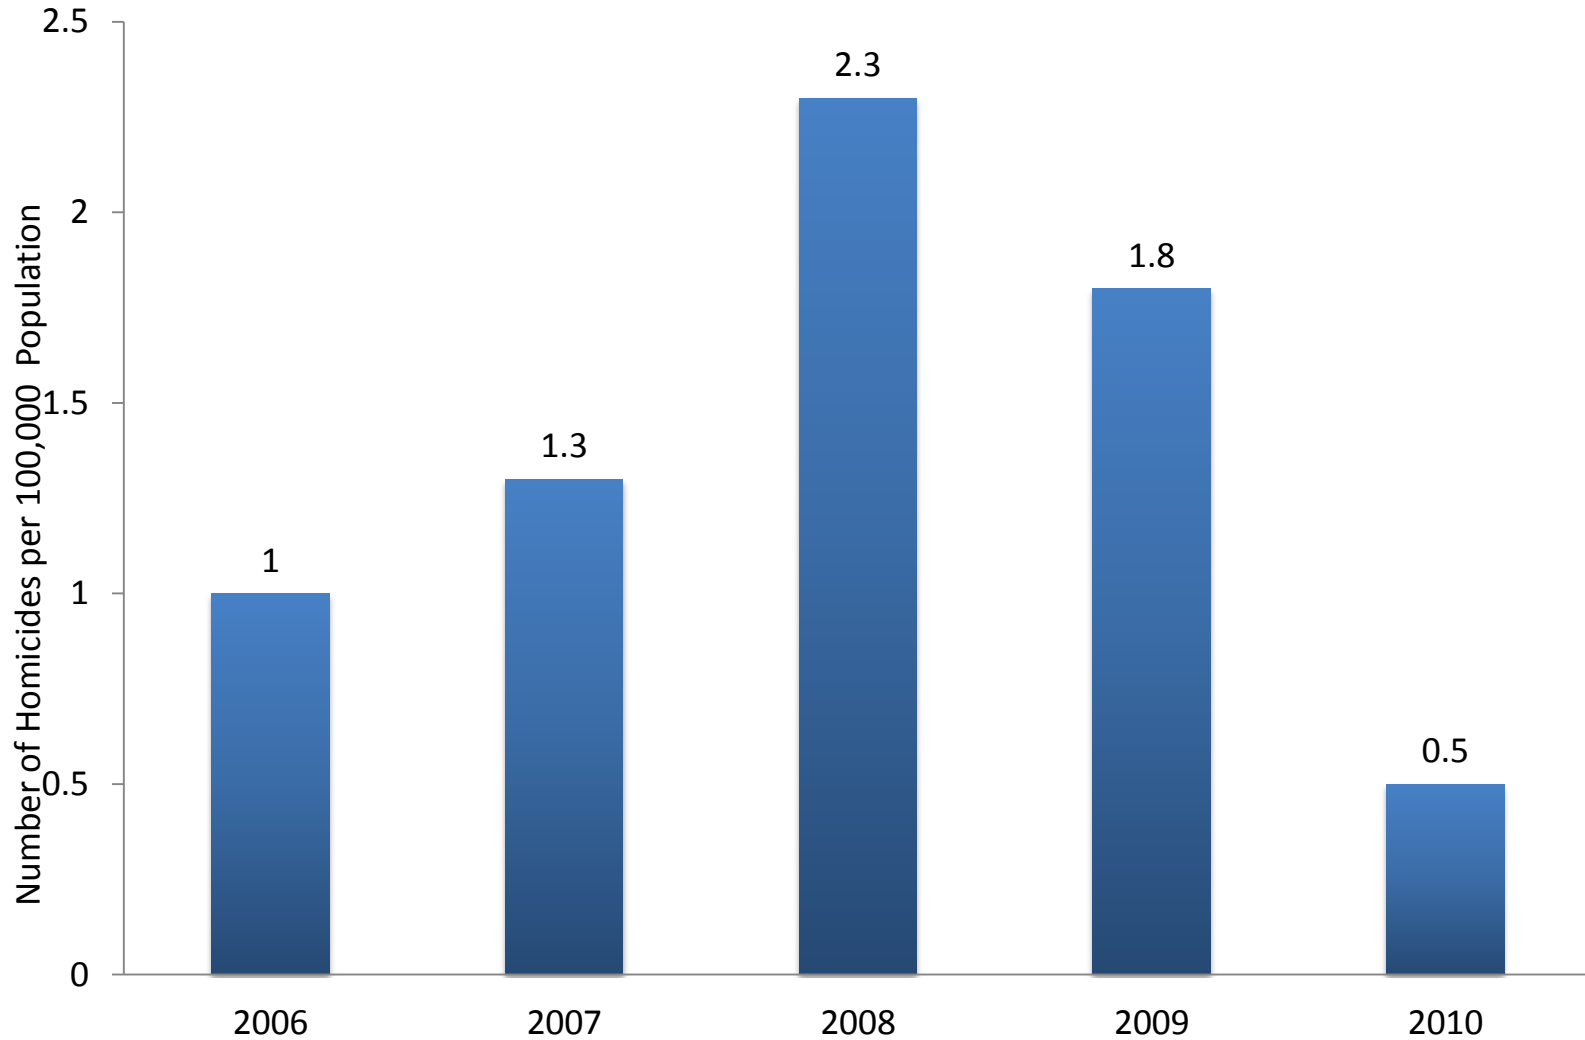

## Number of Homicides per 100,000 Population in Brampton and Mississauga

Sources: Peel Regional Police Annual Performance Reports, 2007, 2008, 2010 .  
Data reflects actual crimes reported to Peel Regional Police.