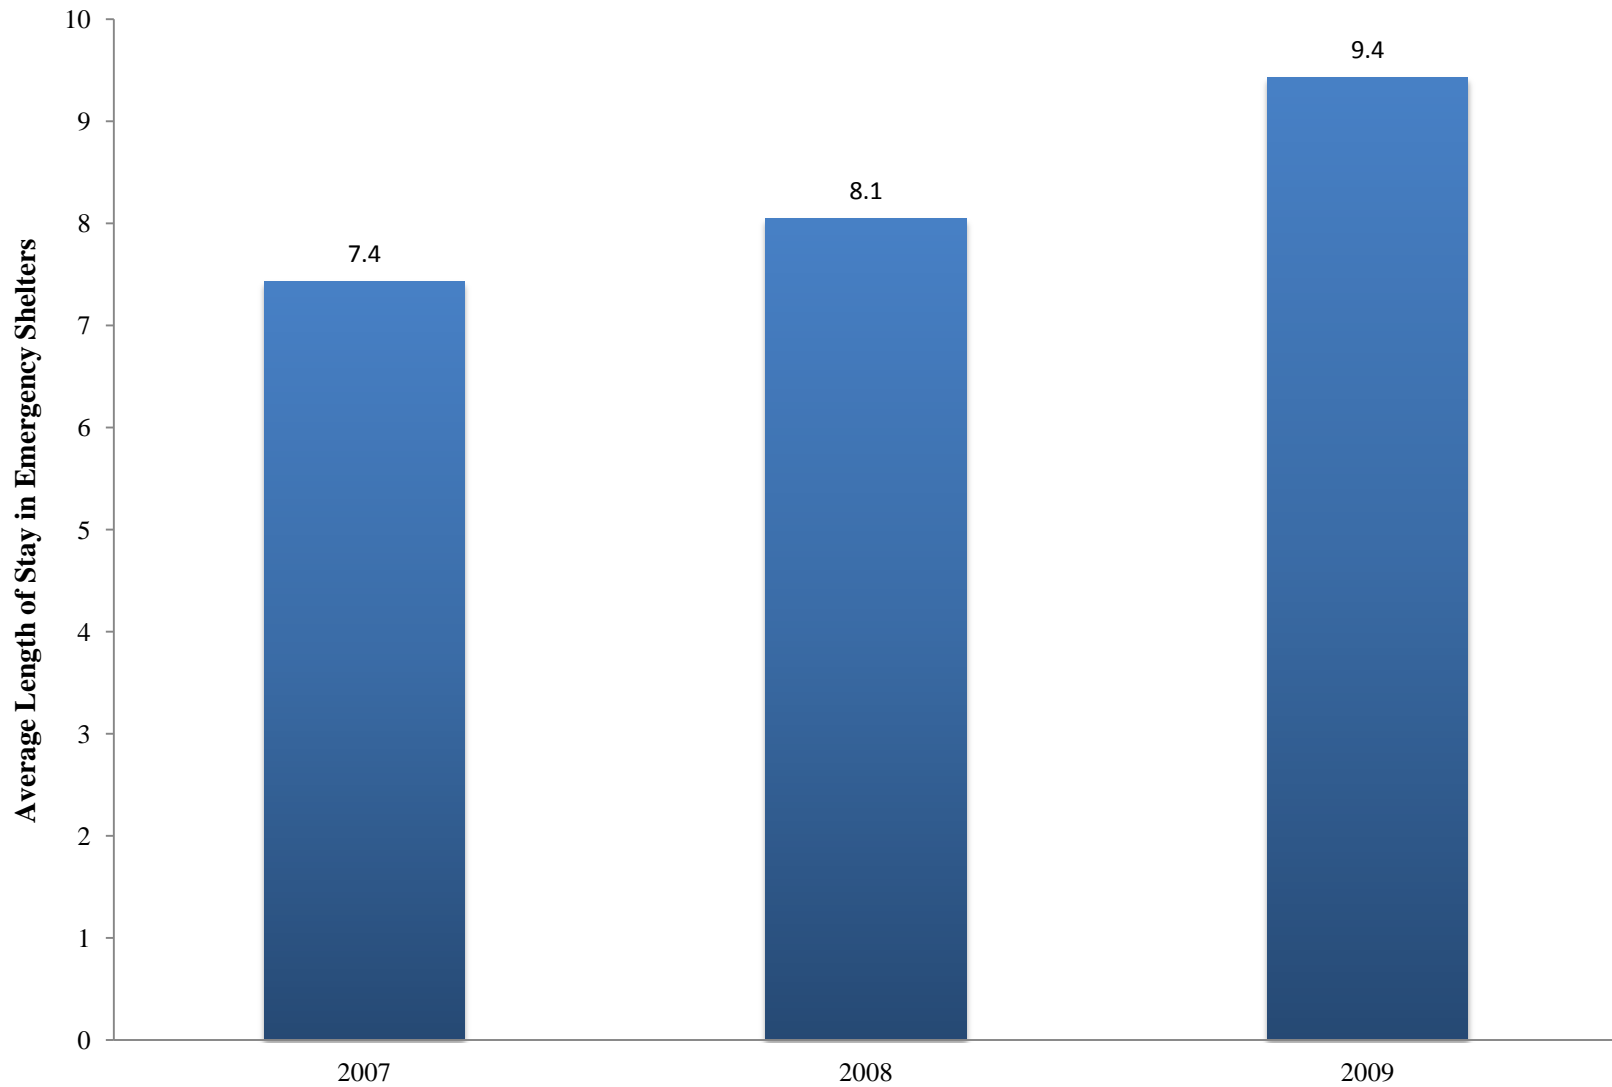

Average Length of Stay (in nights) in Emergency Shelter Beds in Peel

For source and more information see endnote # 25.